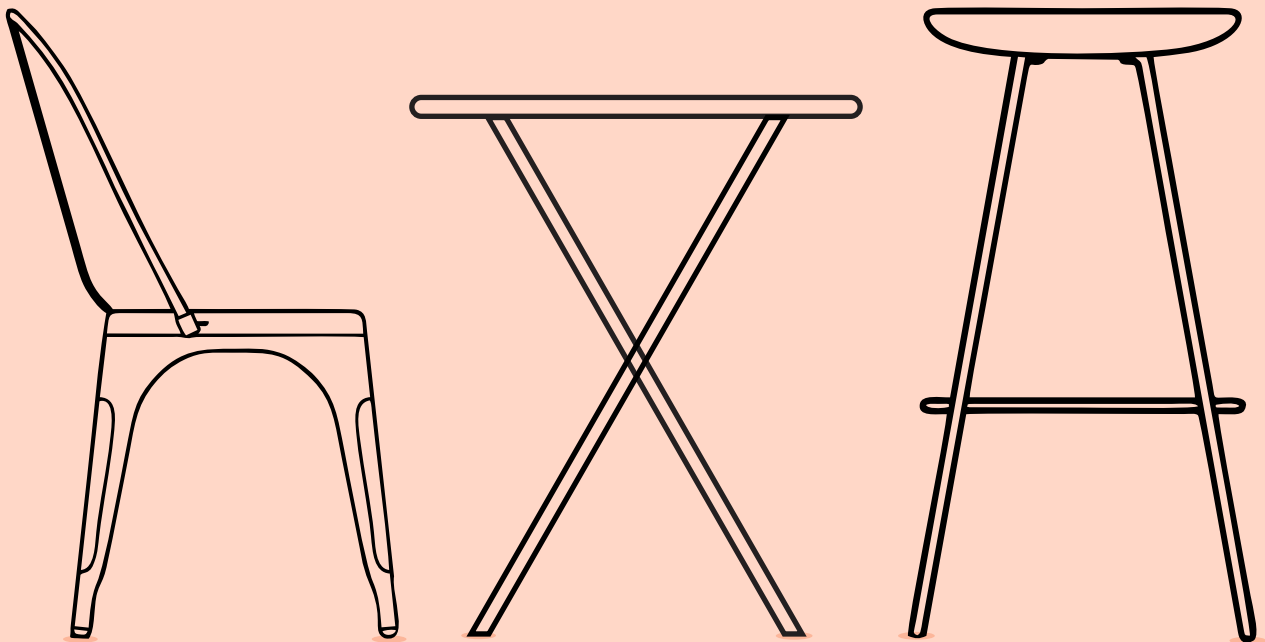

Zodiac Chairs by Epsilon Enterprises

Total Seating Solutions

CAFETERIA SEATING'S

"Great Ideas Are Brewed Here"

CAFETERIA SEATING'S

ZODIAC
Chairs

PT-01 2,150/-

- White, Green, Orange, Yellow